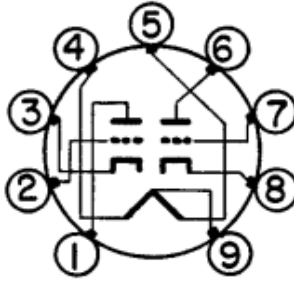

**AU7**

**12AU7-A**  
**12AU7**  
**7AU7**  
**ET-T880A**  
Page 1  
2-56

**ING**

rice in  
le for  
verter,

rtially  
micro-

lition,  
und is  
npere,

**BASING DIAGRAM**

RETMA 9A

**TERMINAL CONNECTIONS**

- Pin 1—Plate (Section 2)
- Pin 2—Grid (Section 2)
- Pin 3—Cathode (Section 2)
- Pin 4—Heater
- Pin 5—Heater
- Pin 6—Plate (Section 1)
- Pin 7—Grid (Section 1)
- Pin 8—Cathode (Section 1)
- Pin 9—Heater Center-Tap